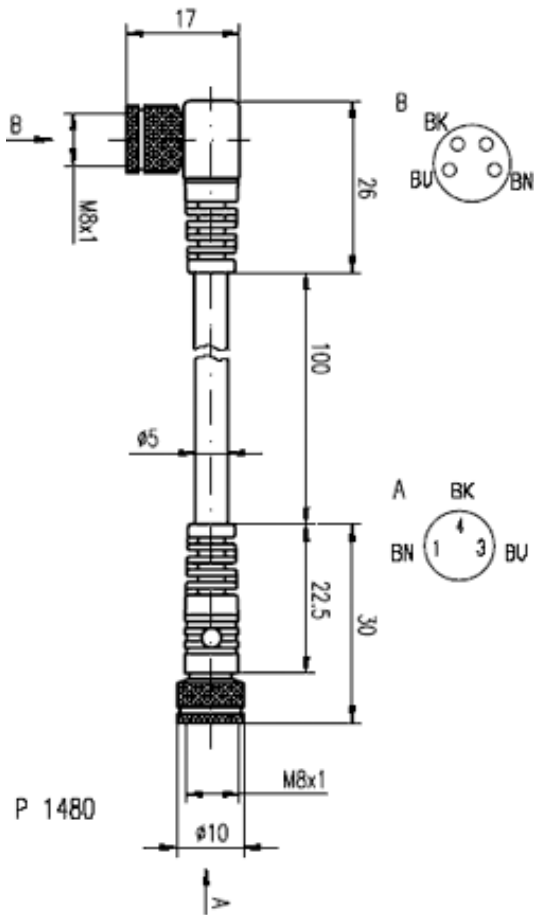

Accessories: Connectors BKS-S 75-1-GS49-PU-

P 1480

Common Data

| | |
|---------------------|---|
| Version | Connection cable, right angle- straight, 3-pin |
| Usable with | female - female, M8 |
| Manufacturer | Lumberg |
| Ambient temperature | -25°C...+80°C |

Mechanical Data

| | |
|--------------------------------|--------------------------|
| Measurements WxHxD or Dia x D | 26x17 + 30x10 |
| Material | TPU / PUR |
| Protection class per IEC 60529 | IP67 |
| Cable version | fully potted, Li9YH-11YH |
| Conductor cross section | 3 x 0,34mm ² |